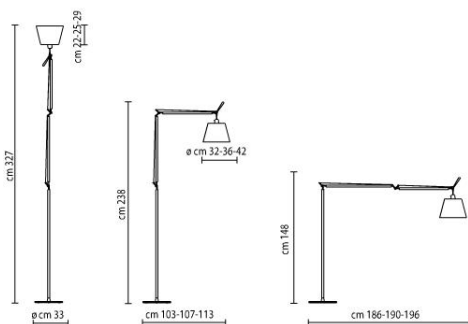

Tolomeo Mega Terra 32 0778 010A

Product Info

Code 0778 010A
 Incandescent lamps | Halogen lamps with mains voltage
 Lamps 1 x G120 150w E27 Or 1 x QT32 150w E27

Accessories

0563 010A Wall support
 0780 010A Parchment paper diffuser with INC A60 100W E27 Lamp
 0780 020A Parchment paper diffuser with INC A60 100W E27 Lamp
 0780 030A Parchment paper diffuser with INC A60 100W E27 Lamp
 0781 010A Silk satin diffuser with INC G120 150W E27 Or HAL QT32 150W E27 Lamp
 0781 020A Silk satin diffuser with INC G120 150W E27 Or HAL QT32 150W E27 Lamp
 0781 030A Silk satin diffuser with INC G120 150W E27 Or HAL QT32 150W E27 Lamp
 0780 010A Parchment paper diffuser with INC A60 100W E27 Lamp
 0780 020A Parchment paper diffuser with INC A60 100W E27 Lamp
 0780 030A Parchment paper diffuser with INC A60 100W E27 Lamp
 0781 010A Silk satin diffuser with INC G120 150W E27 Or HAL QT32 150W E27 Lamp
 0781 020A Silk satin diffuser with INC G120 150W E27 Or HAL QT32 150W E27 Lamp
 0781 030A Silk satin diffuser with INC G120 150W E27 Or HAL QT32 150W E27 Lamp
 0780 010A Parchment paper diffuser with INC A60 100W E27 Lamp
 0780 020A Parchment paper diffuser with INC A60 100W E27 Lamp
 0780 030A Parchment paper diffuser with INC A60 100W E27 Lamp
 0781 010A Silk satin diffuser with INC G120 150W E27 Or HAL QT32 150W E27 Lamp
 0781 020A Silk satin diffuser with INC G120 150W E27 Or HAL QT32 150W E27 Lamp
 0781 030A Silk satin diffuser with INC G120 150W E27 Or HAL QT32 150W E27 Lamp

Optical

Light emission Direct diffused adjustable

Dimensions

Length (mm) 2060

Electrical

Emergency Availability Without
 Nominal voltage (V) 230V

Certifications

Tolomeo Mega Terra 32 0778 010A