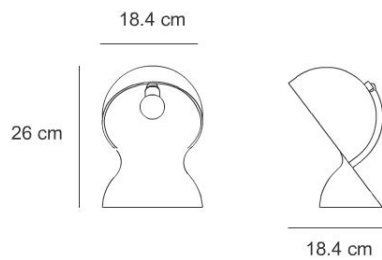

Dalù 1466 030A

Vico Magistretti

Product Info

Code	1466 030A
Lamp category	Incandescent lamps
Lamps	1 x D45 40w E14

Characteristics

Technical description Table lamp, colour black

Product typology	Table luminaires
Mounting location	Table top
Colour	Black
Material	Thermoplastic
Environment	Indoor

Optical

Light emission Direct

Dimensions

Height (mm) 260

Electrical

Emergency Availability Without

Nominal voltage (V) 230V

Certifications