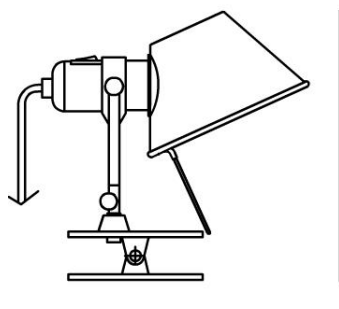

## Tolomeo Pinza A 00 58 00

Giancarlo Fassina and Michele De Lucchi

23 cm

18 cm

### Characteristics

Technical description	Aluminium
Product typology	Ceiling/Wall luminaires
Mounting location	Clamp
Colour	Aluminium
Material	Steel
Environment	Indoor