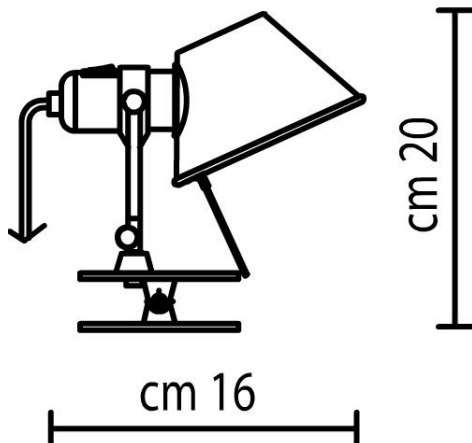

Tolomeo Micro Pinza A 01 08 00

Giancarlo Fassina and Michele De Lucchi

Product Info

Code A 01 08 00

Incandescent lamps | Halogen lamps with mains voltage

Lamps 1 x D45 40w E14 Or 1 x QT26 60w E14

Characteristics

Technical description	Aluminium
Product typology	Ceiling/Wall luminaires
Mounting location	Clamp
Colour	Aluminium
Material	Polished aluminium
Environment	Indoor

Optical

Light emission	Direct adjustable
Diffuser finish material	Matt anodised aluminium

Dimensions

Height (mm)	230
-------------	-----

Electrical

Emergency Availability	Without
Nominal voltage (V)	230V

Certifications