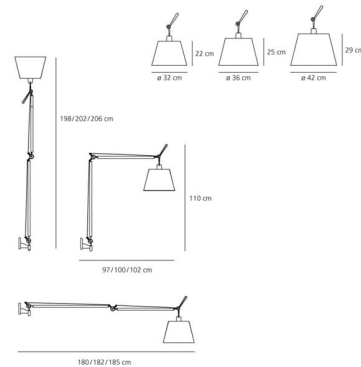

With switch "ON-OFF". Diffuser available in three sizes.

Light emission

TECHNICAL DATA SHEET

FEATURES

Product name:	Tolomeo Wall Mega - Halo - Dimmer
Article Code:	0778010A
Colour:	Alluminium
Material:	Polished aluminium, parchment paper and plastic
Support:	Wall
Support colour:	Aluminium
Series:	Design

DIMENSIONS

Length:	cm 97
Height:	cm 110
Cutout width:	cm 32
Max Extension Height:	cm 198
Max Extension Length:	cm 180
Cutout shape:	

LAMPS NOT INCLUDED

Category:	HALO
Number:	1
Lbs:	Qt32
Watt:	150 W
Socket:	E27
Type:	Hsgsb/c
Luminous Flux (lm):	2870 lm
Colour Rendering:	1a
Colour temperature (K):	2900 K
Duration (h):	2000

DIMENSIONS

LAMP

Dimmer

LUMINAIR

Watt:	150W
Voltage:	220V-240V

TOLOMEO MEGA
DIFF.PERG.3200780010A

TOLOMEO MEGA
DIFF.PERG.3600780020A

TOLOMEO MEGA
DIFF.PERG.4200780030A