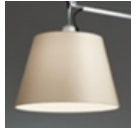

TOLOMEO MEGA
DIFF.PERG.3600780020A